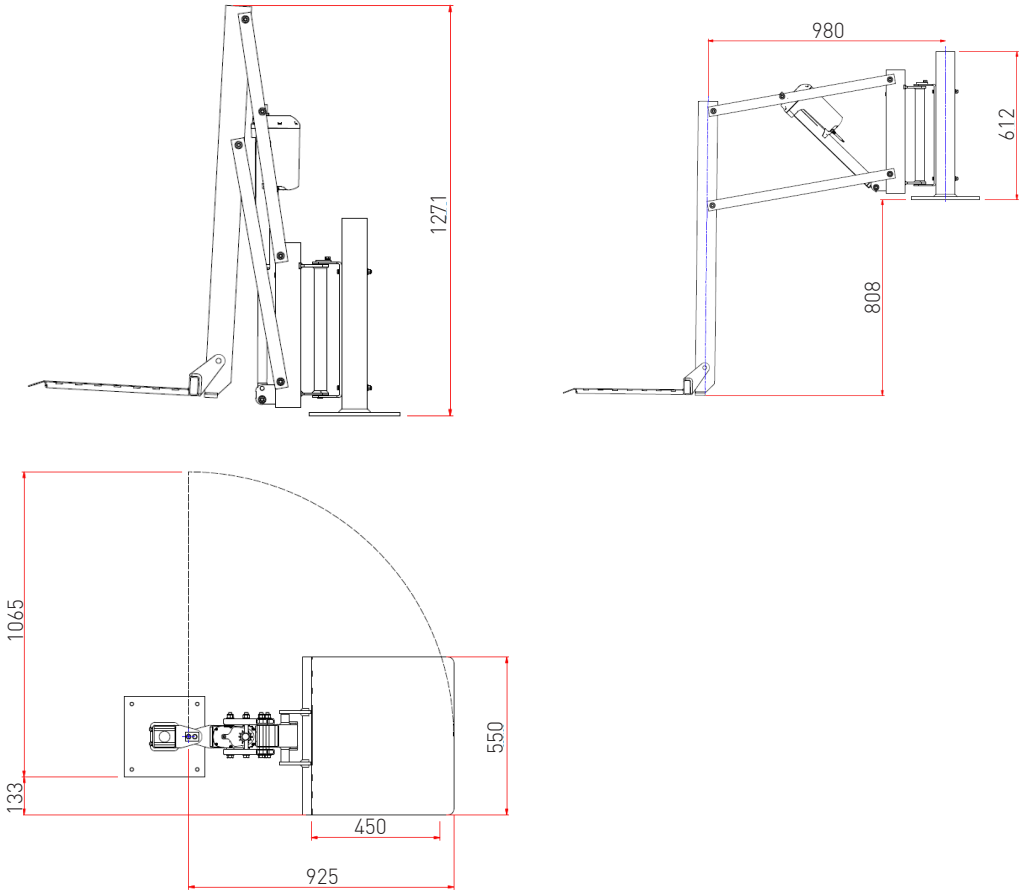

# Lightweight LoadLift

Weighing in from approximately 47kg the Lightweight LoadLift provides van users with compact lifting solution that doesn't eat up the payload of the vehicle. It is the perfect solution for deliveries of white goods, toolboxes and components.