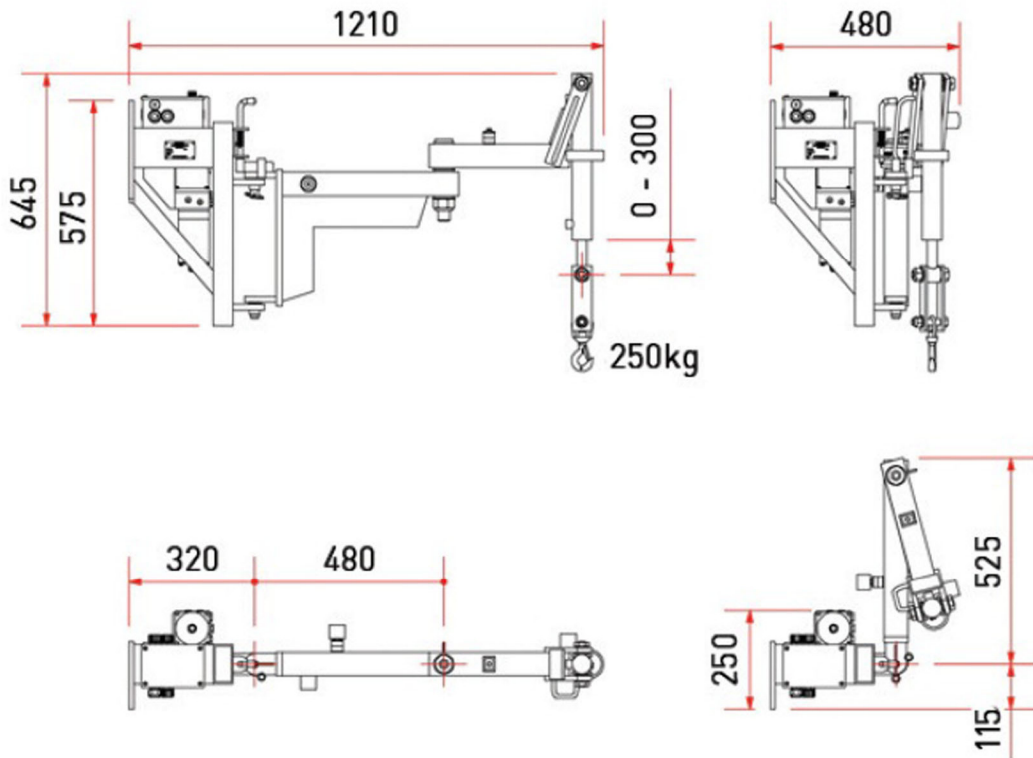

GridLift GL250

Rating 0.3 tonne metres

PennyHydraulics

Penny Hydraulics Limited
Station Road | Clowne | Chesterfield | Derbyshire | S43 4AB | United Kingdom
t +44 (0) 1246 811475 | f +44 (0) 1246 810403
e sales@pennyhydraulics.com | w pennyhydraulics.com